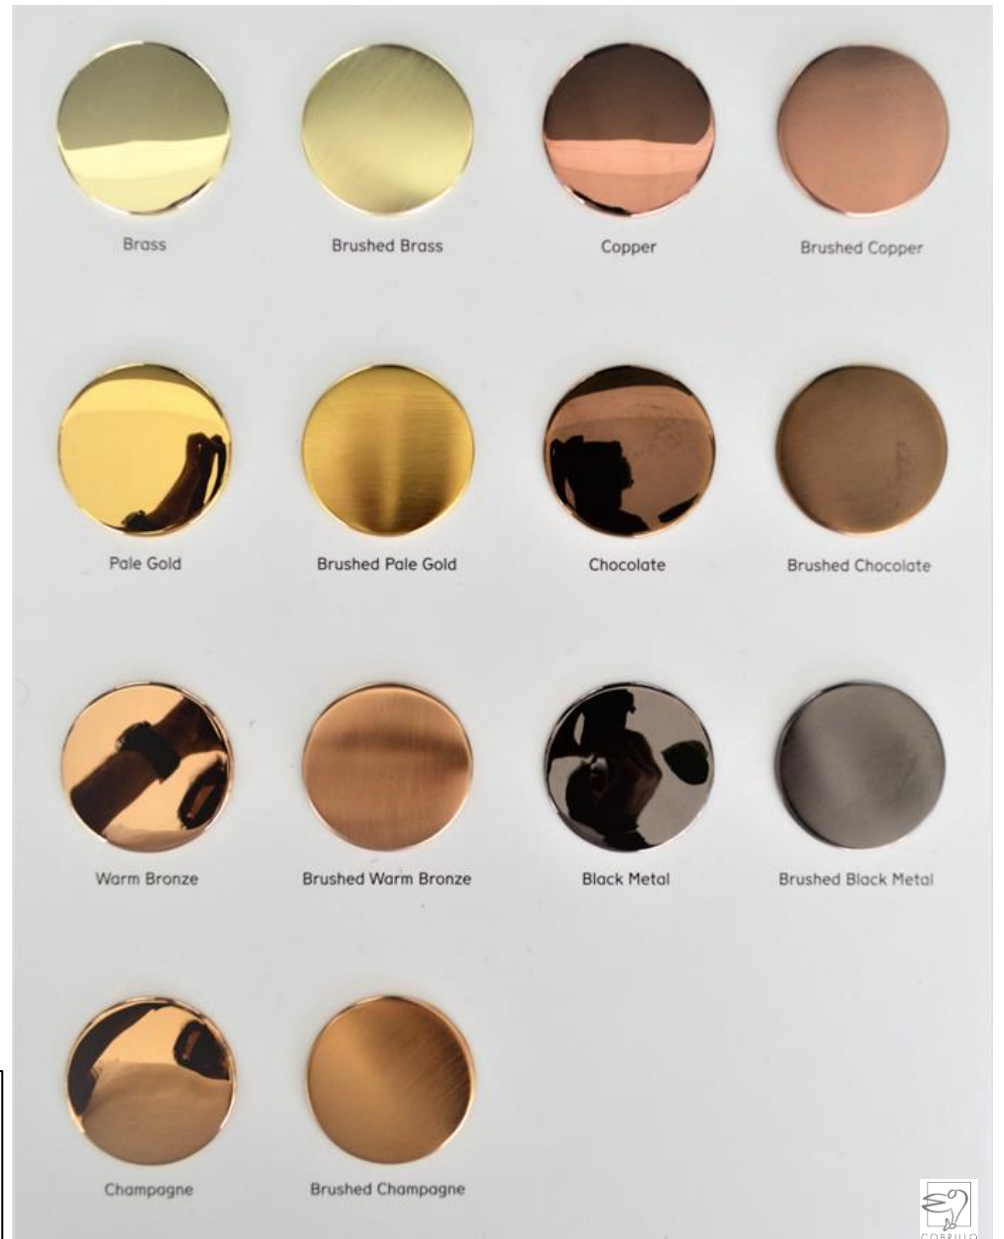

Finishes

La Collezione Ottone è stata creata per poter abbinare le finiture della rubinetteria e dei suoi accessori agli ambienti sempre più sofisticati del bagno. Tutte le finiture Galvaniche , PVD e verniciate vengono personalizzate a richiesta .

The Brass Collection it was created to match the finishes of the taps and its accessories to the increasingly sophisticated bathroom environments. All galvanic, PVD and painted finishes are customized on request.

PVD

finishes

COBRILLO

COBRILLO